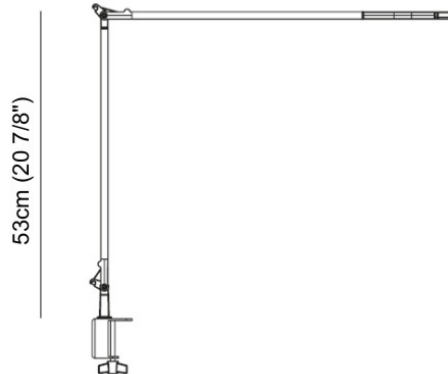

Length (mm): 105

Length (in): 4 1/8"

Width (mm): 105

Width (in): 4 1/8"

Height (mm): 105

Height (in): 4 1/8"

Extension (mm): 200

Extension (in): 7 7/8"

Length (in): 4 1/8

Width (mm): 105

Width (in): 4 1/8

Height (mm): 105

Height (in): 4 1/8

Extension (mm): 200

Extension (in): 7 7/8

Light Distribution: Adjustable / Direct

OPTICAL

RATINGS AND CERTIFICATIONS

Certified By: CSA Certified to UL and CSA Standards
 IP rating: IP40

10.5cm
(4 1/8")

59cm (23 1/4")

53cm (20 7/8")

5cm (1 15/16")

LEGEND